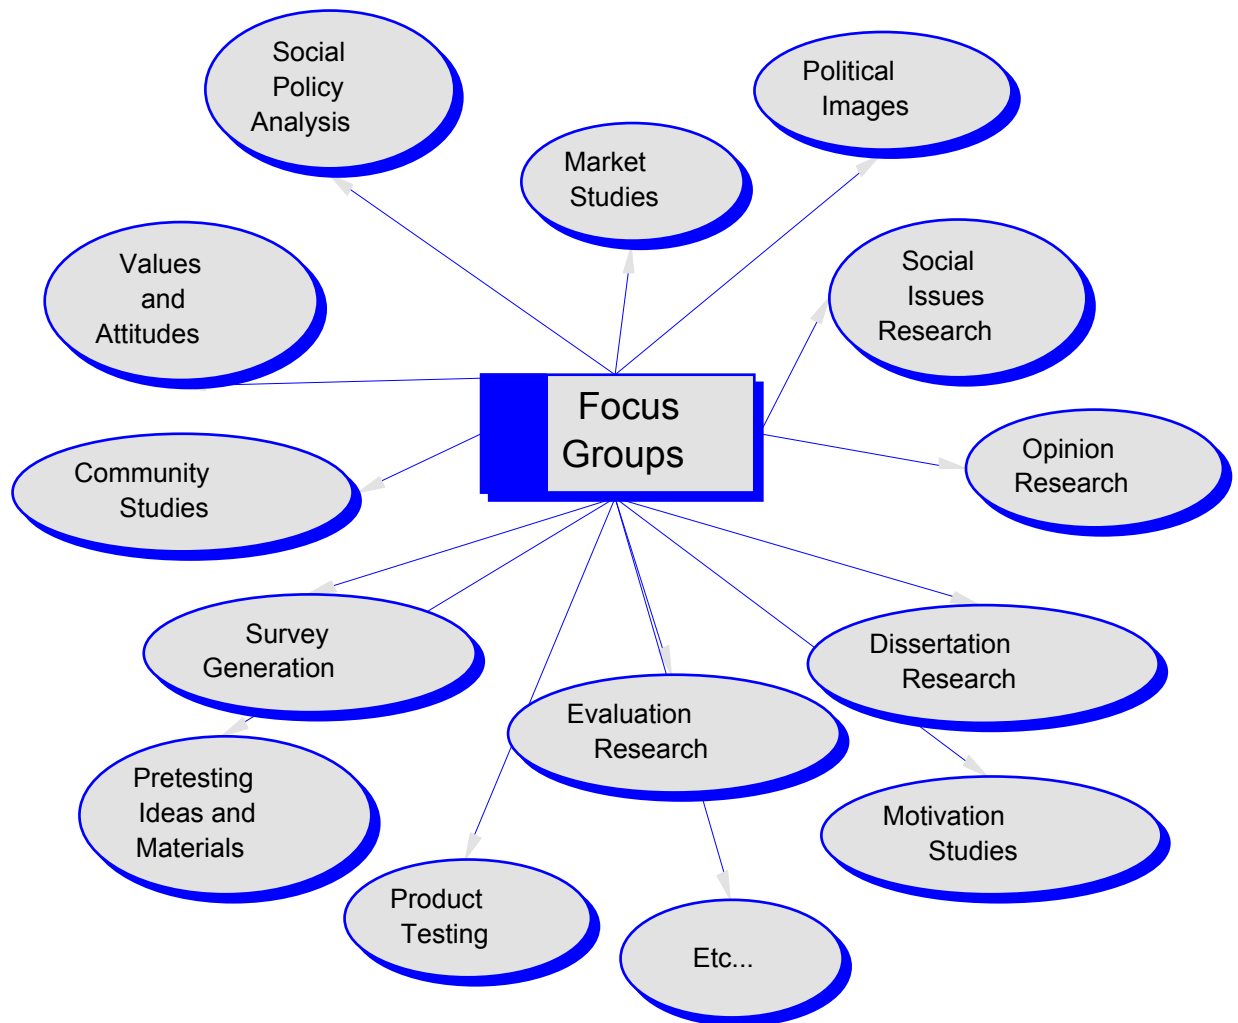

The Uses of Focus Groups in Applied Sociology*

*Janet Mancini Billson, PhD,
Director*

*Norman T. London, EdD,
Co-Director*

Group Dimensions

www.gdiworld.com
Jmbillson@gdiworld.com
300 Narragansett Avenue
Barrington, Rhode Island 02806