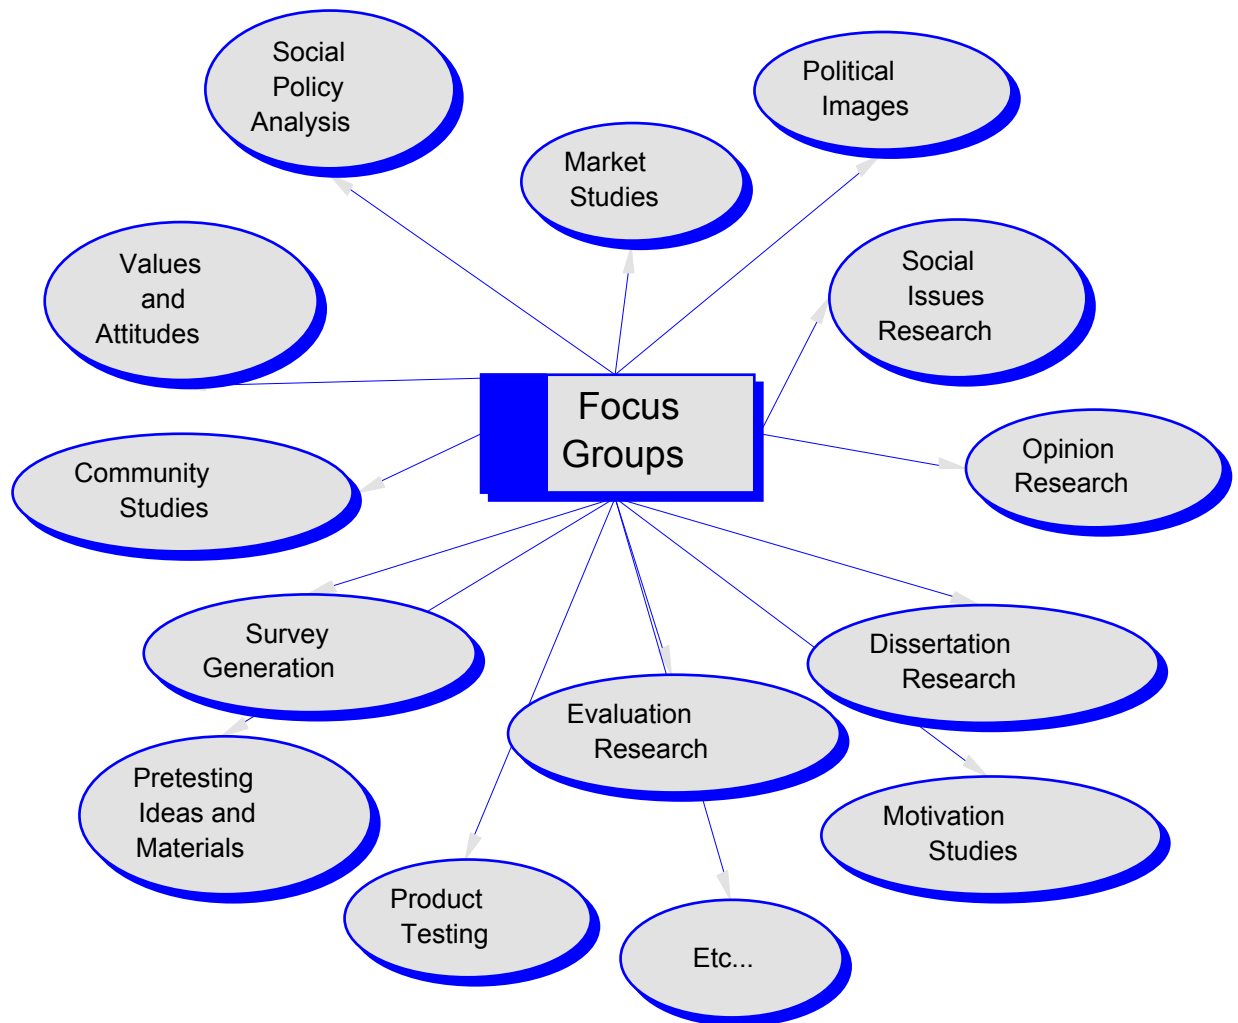

# The Uses of Focus Groups in Applied Sociology\*

*Janet Mancini Billson, PhD,  
Director*

*Norman T. London, EdD,  
Co-Director*